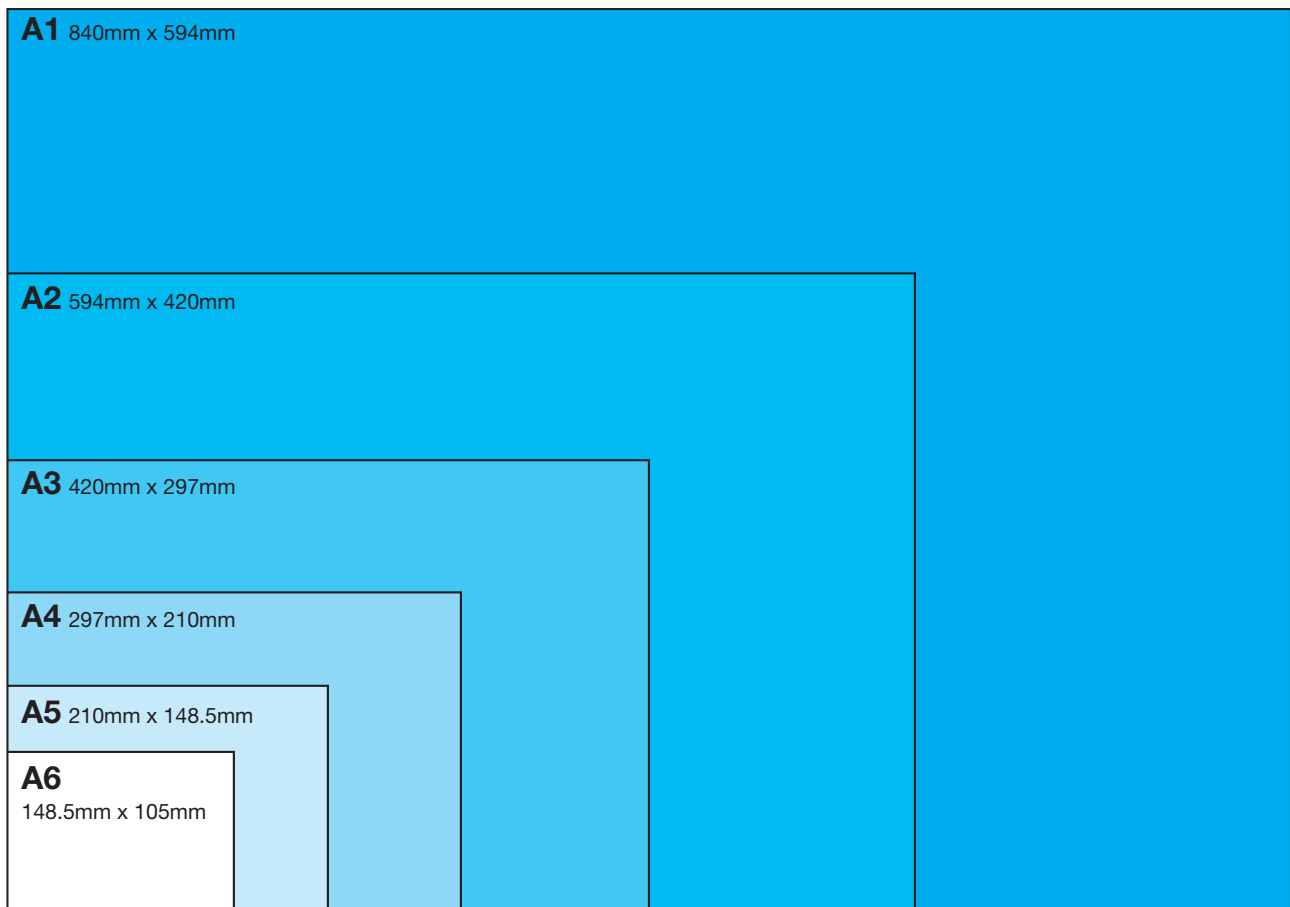

01202 737744
01202 737227
sales@ashleypress.co.uk
www.ashleypress.co.uk

COMMON PAPER SIZES

These are typical sizes we print, although we can accommodate any size you may require.

DL Leaflet 6pp A4 (297mm x 210mm) folded twice

Compliment Slip DL

1/3 A4 210mm x 99mm

Business Card

85mm x 55mm